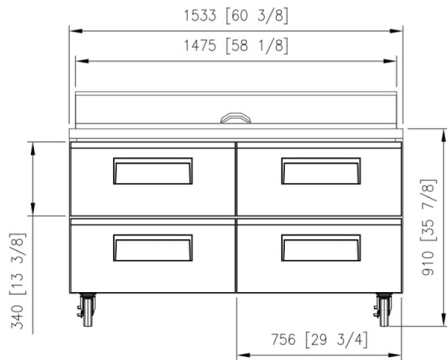

- Enhanced Airflow Holds Product Temperature 32°F~41°F (0°C~5°C)

Options

- Drawer mixed model available
- Leg models available

Drawers	Pans(1/6")	HP	AMPS	Cabinet Dimensions (inches)			Crated Weight (lbs.)
				W	D	H	
4	16	3/8	6.0	60 3/8	30	42 1/2	344

* Exterior height include 5" for castor height.

GRAND has the right to change specifications without further notice.

Approvals:

Available At:

Model:
GSU-60(16)-D4

Grand Food Prep Table Series

60" 4 door salad prep table - Drawer

Plan View

Top View

Front View

Side View

Spec

Electrical Data	
Voltage	115/60/1
Plug Type	NEMA 5-15P
Full load Amperes	6.0
Compressor HP	3/8
Refrigerant	R-290

Dimensional Data	
Capacity (cu. ft.)	15.56
Net Weight (lbs.)	322