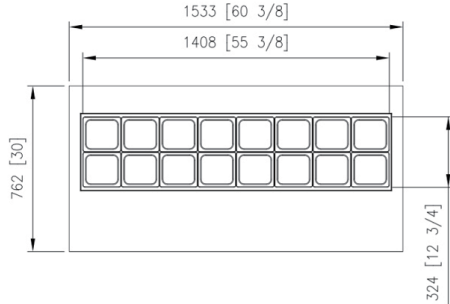

Model:
GSU-60(16)-D4

Grand Food Prep Table Series

60" 4 door salad prep table - Drawer

Plan View

Top View