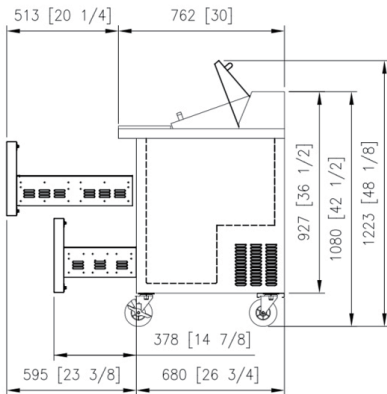

* Exterior height include 5" for castor height.

GRAND has the right to change specifications without further notice.

Approvals:

Available At:

Model:
GSU-60(16)-D4

Grand Food Prep Table Series

60" 4 door salad prep table - Drawer

Plan View

Top View

Front View

Side View

Spec

Electrical Data	
Voltage	115/60/1
Plug Type	NEMA 5-15P
Full load Amperes	6.0
Compressor HP	3/8
Refrigerant	R-290

Dimensional Data	
Capacity (cu. ft.)	15.56
Net Weight (lbs.)	322