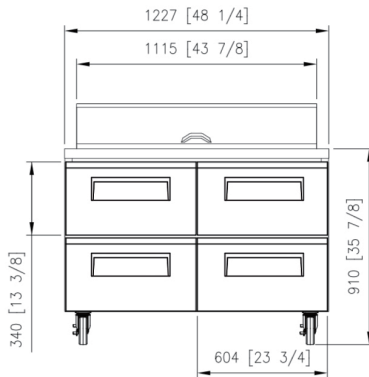

* Exterior height include 5" for castor height.

GRAND has the right to change specifications without further notice.

Approvals:

Available At:

Model:
GMU-48(18)- D4

Grand Food Prep Table Series

48" 4 door megatop table - Drawer

Plan View

Top View

Front View

Side View

Spec

Electrical Data	
Voltage	115/60/1
Plug Type	 NEMA 5-15P
Full load Amperes	6.0
Compressor HP	3/8
Refrigerant	R-290

Dimensional Data	
Capacity (cu. ft.)	12.23
Net Weight (lbs.)	304