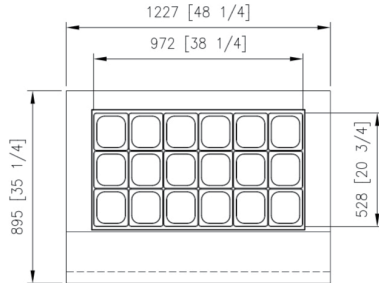

Model:
GMU-48(18)- D4

Grand Food Prep Table Series

48" 4 door megatop table - Drawer

Plan View

Top View