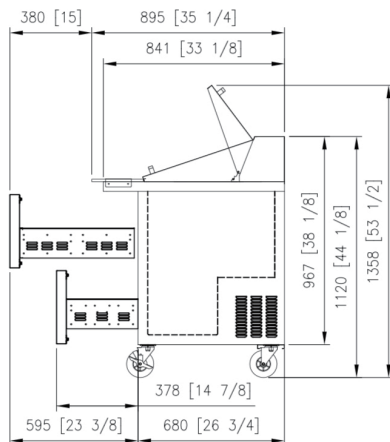

* Exterior height include 5" for castor height.

GRAND has the right to change specifications without further notice.

Approvals:

Available At:

Model:
GMU-48(18)- D4

Grand Food Prep Table Series

48" 4 door megatop table - Drawer

Plan View

Top View

Front View

Side View

Spec

Electrical Data	
Voltage	115/60/1
Plug Type	 NEMA 5-15P
Full load Amperes	6.0
Compressor HP	3/8
Refrigerant	R-290

Dimensional Data	
Capacity (cu. ft.)	12.23
Net Weight (lbs.)	304