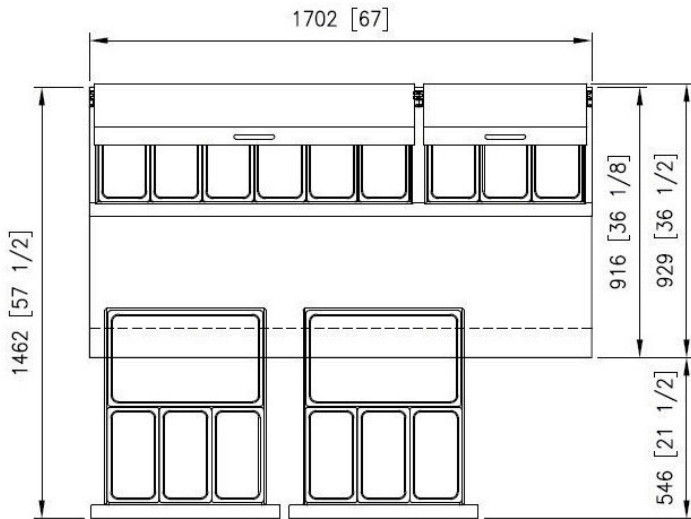

Spec

Electrical Data	
Voltage	115/60/1
Plug Type	NEMA 5-15P
Full load Amperes	6.5
Compressor HP	3/8
Refrigerant	R-290

Dimensional Data	
Capacity (cu. ft.)	20.2
Net Weight (lbs.)	423

■ Warranty

- 4 year parts and labor warranty.
- Additional 1 year warranty on compressor.

■ Optional Accessories

- Additional PE coated wire shelf

■ Slight Variations May Exist

Grand®

Grand Manufacturing LLC
www.grandmfgllc.com