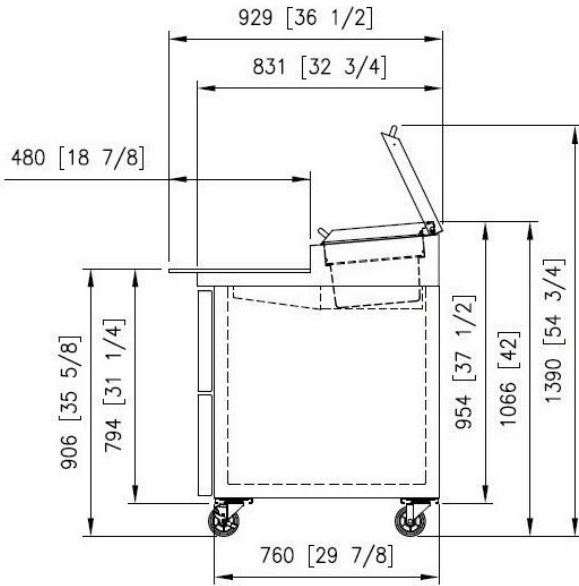

Model:
GPZ-67-D4

Grand Pizza Prep Table Series

67" 4 door pizza prep table - Drawer

Plan View

Side View

Top View