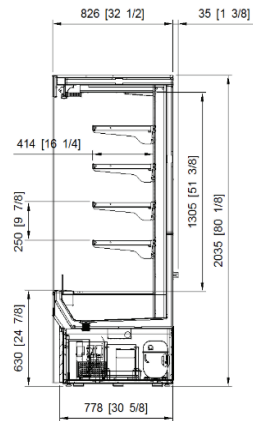

Options

- Leg levellers available
- Free HCFC & HFC refrigerant model (R-290)

Plan View

GOD-36S

GOD-48S

GOD-60S

GOD-72S

All SIDE

Specifications

Model	Capacity (cu.ft/ ℓ)	Exterior Dimension (Inch/mm)			Net Weight (lb/kg)	Gross Weight (lb/kg)	Amps	Voltage (V/Hz/Ø)	HP	Refrigerant	No. Shelves	No. Night
		W	D	H								
GOD-36S	19.6	36 1/8	32 1/2	80 1/8	437	472	16.5	115/60/1	1	R-404A	4	1
	554	916	826	2,035	198	214	8.5	220~240/50,60/1				
GOD-48S	26.7	48 1/8	32 1/2	80 1/8	525	560	16.5	115/60/1	1	R-404A	4	1
	756	1,221	826	2,035	238	254	8.5	220~240/50,60/1				
GOD-60S	33.9	60 1/8	32 1/2	80 1/8	591	633	16.5	115/60/1	1	R-404A	4	1
	959	1,526	826	2,035	268	287	8.5	220~240/50,60/1				
GOD-72S	41.0	72 1/8	32 1/2	80 1/8	743	791	15	115/208~230/60/1	1 x 2	R-404A	8	2
	1,162	1,831	826	2,035	337	359	12	220~240/50,60/1				