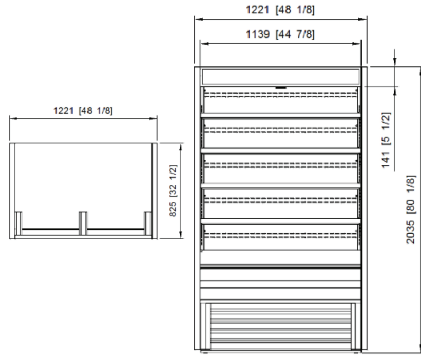

Options

- Leg levellers available
- Free HCFC & HFC refrigerant model (R-290)

Plan View

GOD-36S

GOD-48S

GOD-60S

GOD-72S

All SIDE

Specifications

Model	Capacity (cu.ft/ ℓ)	Exterior Dimension (Inch/mm)			Net Weight (lb/kg)	Gross Weight (lb/kg)	Amps	Voltage (V/Hz/Ø)	HP	Refrigerant	No. Shelves	No. Night
		W	D	H								
GOD-36S	19.6	36 1/8	32 1/2	80 1/8	437	472	16.5	115/60/1	1	R-404A	4	1
	554	916	826	2,035	198	214	8.5	220~240/50,60/1				
GOD-48S	26.7	48 1/8	32 1/2	80 1/8	525	560	16.5	115/60/1	1	R-404A	4	1
	756	1,221	826	2,035	238	254	8.5	220~240/50,60/1				
GOD-60S	33.9	60 1/8	32 1/2	80 1/8	591	633	16.5	115/60/1	1	R-404A	4	1
	959	1,526	826	2,035	268	287	8.5	220~240/50,60/1				
GOD-72S	41.0	72 1/8	32 1/2	80 1/8	743	791	15	115/208~230/60/1	1 x 2	R-404A	8	2
	1,162	1,831	826	2,035	337	359	12	220~240/50,60/1				