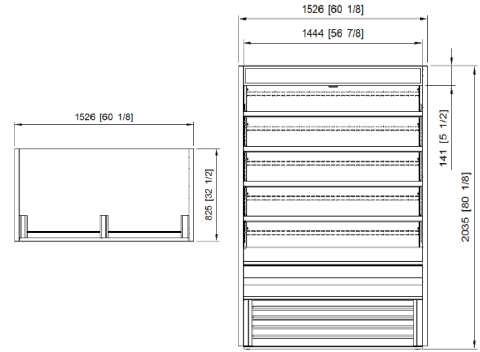

Options

- Leg levellers available
- Free HCFC & HFC refrigerant model (R-290)

Plan View

GOD-36S

GOD-48S

GOD-60S

GOD-72S

All SIDE

Specifications

Model	Capacity (cu.ft/ ℓ)	Exterior Dimension (Inch/mm)			Net Weight (lb/kg)	Gross Weight (lb/kg)	Amps	Voltage (V/Hz/Ø)	HP	Refrigerant	No. Shelves	No. Night
		W	D	H								
GOD-36S	19.6	36 1/8	32 1/2	80 1/8	437	472	16.5	115/60/1	1	R-404A	4	1
	554	916	826	2,035	198	214	8.5	220~240/50,60/1				
GOD-48S	26.7	48 1/8	32 1/2	80 1/8	525	560	16.5	115/60/1	1	R-404A	4	1
	756	1,221	826	2,035	238	254	8.5	220~240/50,60/1				
GOD-60S	33.9	60 1/8	32 1/2	80 1/8	591	633	16.5	115/60/1	1	R-404A	4	1
	959	1,526	826	2,035	268	287	8.5	220~240/50,60/1				
GOD-72S	41.0	72 1/8	32 1/2	80 1/8	743	791	15	115/208~230/60/1	1 x 2	R-404A	8	2
	1,162	1,831	826	2,035	337	359	12	220~240/50,60/1				