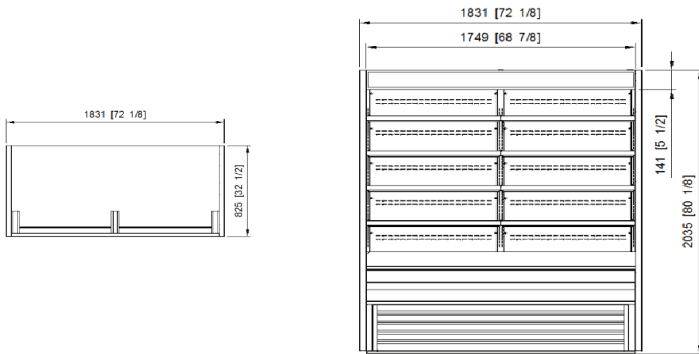

Options

- Leg levellers available
- Free HCFC & HFC refrigerant model (R-290)

Plan View

GOD-36S

GOD-48S

GOD-60S

GOD-72S

All SIDE

Specifications

Model	Capacity (cu.ft/ ℓ)	Exterior Dimension (Inch/mm)			Net Weight (lb/kg)	Gross Weight (lb/kg)	Amps	Voltage (V/Hz/Ø)	HP	Refrigerant	No. Shelves	No. Night
		W	D	H								
GOD-36S	19.6	36 1/8	32 1/2	80 1/8	437	472	16.5	115/60/1	1	R-404A	4	1
	554	916	826	2,035	198	214	8.5	220~240/50,60/1				
GOD-48S	26.7	48 1/8	32 1/2	80 1/8	525	560	16.5	115/60/1	1	R-404A	4	1
	756	1,221	826	2,035	238	254	8.5	220~240/50,60/1				
GOD-60S	33.9	60 1/8	32 1/2	80 1/8	591	633	16.5	115/60/1	1	R-404A	4	1
	959	1,526	826	2,035	268	287	8.5	220~240/50,60/1				
GOD-72S	41.0	72 1/8	32 1/2	80 1/8	743	791	15	115/208~230/60/1	1 x 2	R-404A	8	2
	1,162	1,831	826	2,035	337	359	12	220~240/50,60/1				