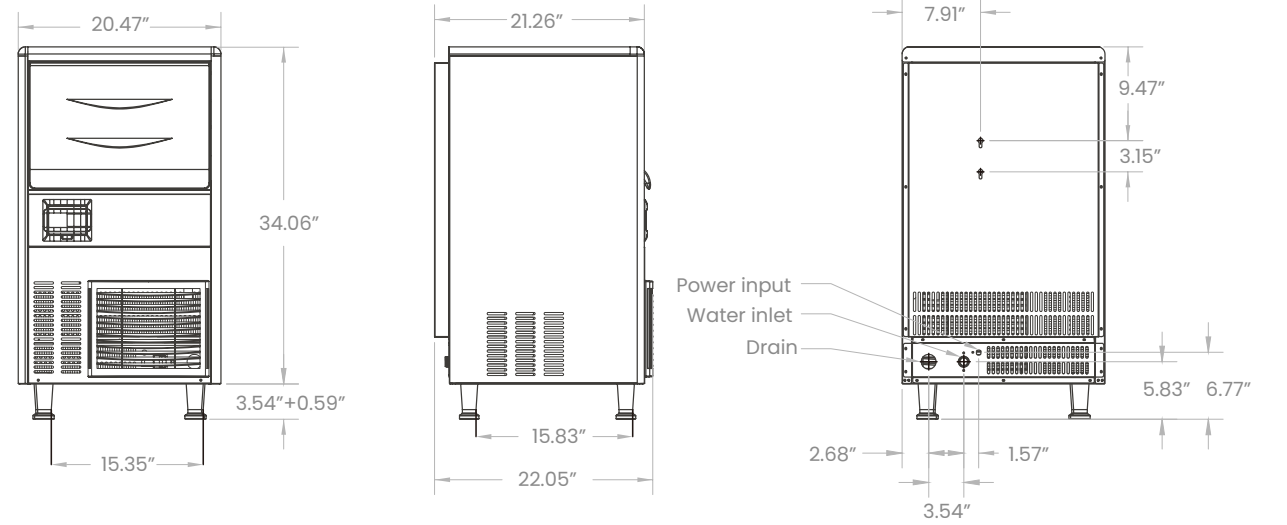

GI-NU132

GI-NU260

GI-NU550

MODL: GI-NU132

Exterior Dimension (L x W x H / Inch)	Output (lbs/24hrs)	Bin Capacity (lbs)	V/Hz	Power (W)	Condenser Unit	Refrigerant
20.47x22.05x37.60	132	44	110/60	350	Air	R290
Packing Dimensionmm of Main Machine (L x W x H / Inch)		Net Weight of Main Machine(lbs)		Gross Weight of Main Machine(lbs)		Loading Qty (20GP/40GP)
25.39x23.82x36.81		101		114		54/144pcs

MODL: GI-NU550

Exterior Dimension (L x W x H / Inch)	Output (lbs/24hrs)	Bin Capacity (lbs)	V/Hz	Power (W)	Condenser Unit	Refrigerant
22.05x29.53x74.80	550	125	110/60	1180	Air	R290
Packing Dimensionmm of Main Machine (L x W x H / Inch)		Net Weight of Main Machine(lbs)		Gross Weight of Main Machine(lbs)		Loading Qty (20GP/40GP)
27.76 x 24.80 x 25.79		156		196		24 / 72pcs

MODL: GI-HD260

Exterior Dimension (L x W x H / Inch)	Output (lbs/24hrs)	Bin Capacity (lbs)	V/Hz	Power (W)	Condenser Unit	Refrigerant
25.59x25.98x41.34	264	110	110/60	565	Air	R290
Packing Dimensionmm of Main Machine (L x W x H / Inch)		Net Weight of Main Machine(lbs)		Gross Weight of Main Machine(lbs)		Loading Qty (20GP/40GP)
29.33x29.13x40.55		136		174		48 / 96pcs

GRAND has the right to change specifications without further notice.

Notice: No more than 7.87inch for the drain (Unit:Inch)

Size Specifications Chart

• GI-NU132

• GI-NU260

• GI-NU550