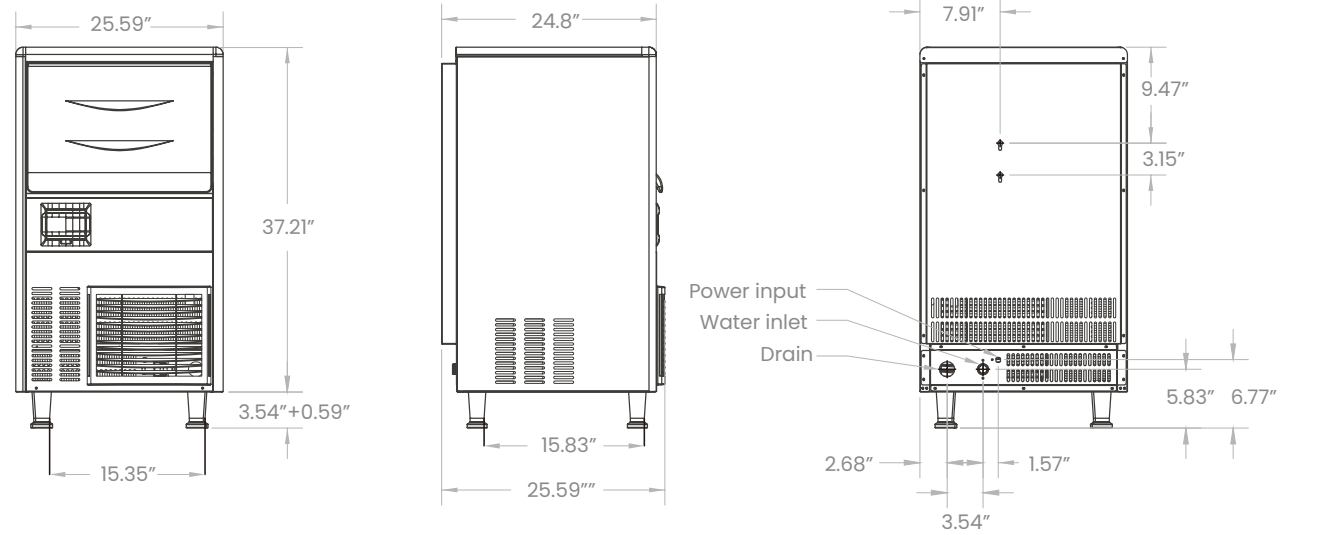

GI-NU132

GI-NU260

GI-NU550

MODL: GI-NU132

Exterior Dimension (L x W x H / Inch)	Output (lbs/24hrs)	Bin Capacity (lbs)	V/Hz	Power (W)	Condenser Unit	Refrigerant
20.47x22.05x37.60	132	44	110/60	350	Air	R290
Packing Dimensionmm of Main Machine (L x W x H / Inch)		Net Weight of Main Machine(lbs)		Gross Weight of Main Machine(lbs)		Loading Qty (20GP/40GP)
25.39x23.82x36.81		101		114		54/144pcs

MODL: GI-NU550

Exterior Dimension (L x W x H / Inch)	Output (lbs/24hrs)	Bin Capacity (lbs)	V/Hz	Power (W)	Condenser Unit	Refrigerant
22.05x29.53x74.80	550	125	110/60	1180	Air	R290
Packing Dimensionmm of Main Machine (L x W x H / Inch)		Net Weight of Main Machine(lbs)		Gross Weight of Main Machine(lbs)		Loading Qty (20GP/40GP)
27.76 x 24.80 x 25.79		156		196		24 / 72pcs

MODL: GI-HD260

Exterior Dimension (L x W x H / Inch)	Output (lbs/24hrs)	Bin Capacity (lbs)	V/Hz	Power (W)	Condenser Unit	Refrigerant
25.59x25.98x41.34	264	110	110/60	565	Air	R290
Packing Dimensionmm of Main Machine (L x W x H / Inch)		Net Weight of Main Machine(lbs)		Gross Weight of Main Machine(lbs)		Loading Qty (20GP/40GP)
29.33x29.13x40.55		136		174		48 / 96pcs

GRAND has the right to change specifications without further notice.

Notice: No more than 7.87inch for the drain (Unit:Inch)

Size Specifications Chart

• GI-NU132

• GI-NU260

• GI-NU550